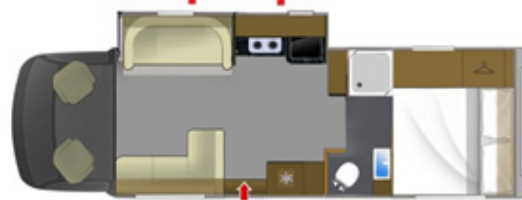

## Slide Out Options

Endeavour S30 FS

Endeavour S30 CS

Endeavour S30

Endeavour S30 Twin

The RS Endeavour from:

£165,000.00