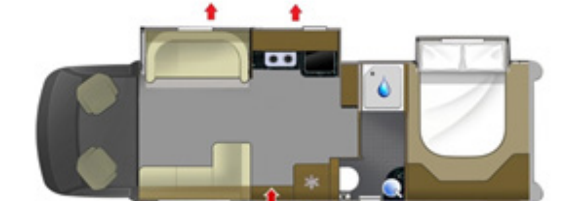

## Slide Out Options

Endeavour S30 FS

Endeavour S30 CS

Endeavour S30

Endeavour S30 Twin

The RS Endeavour from:

£165,000.00