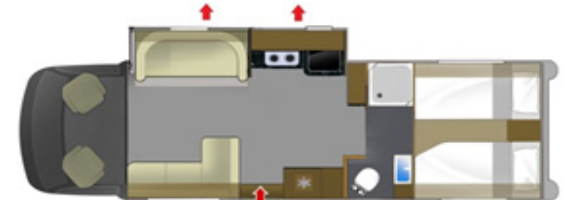

## Slide Out Options

Endeavour S30 FS

Endeavour S30 CS

Endeavour S30

Endeavour S30 Twin

The RS Endeavour from:

£165,000.00