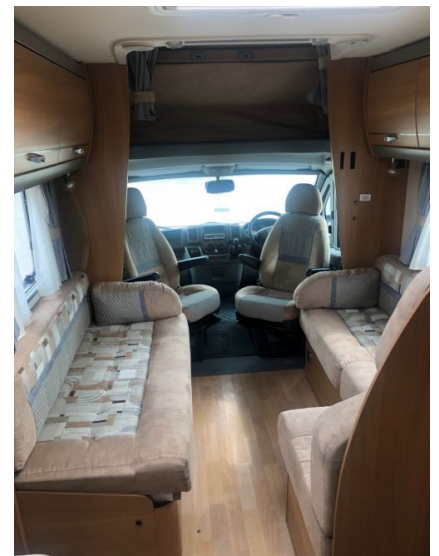

SWIFT KON-TIKI 669

£38,495

May 2008

21390 miles

Manual

Diesel

Feature Box

4 Seat Belts	6 Speed	Air Con (cab)
Alloy Wheels	Awning	Awning Light
Bed Over Cab	Blinds	Blow n Air System
Carpets	cassette toilet	CD Player
Central Locking	Cooker	Cycle Rack
Double Glazing	Driver Airbag	Electric Entrance Step
Electric Folding Mirrors	Electric heater	Electric Mirrors
Electric water heater	Electric Windows	Exterior Gas Bottle Locker
Fixed Rear Bed	Freezer	Fresh and waste water tanks
Front Electric Windows	Full Size Awning	Gas BBQ Point
Gas heater		